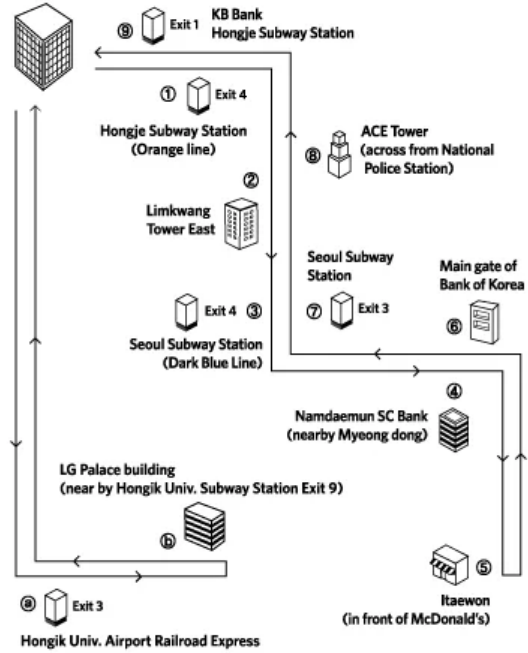

To Itaewon

To Itaewon		From Itaewon	
09:00	17:00	09:30	17:30
11:00	19:00	11:30	19:30
13:00	21:00	13:30	21:30
15:00		15:30	

Please note that departure time from Itaewon & Hongik Univ. is subject to change depending on traffic.

Grand Hilton Seoul

그랜드 힐튼 서울

353, Yeonhui-ro, Seodaemun-gu, Seoul, Korea

T:(82-2) 3216-5656 | F:(82-2) 3216-7799 | Homepage: www.grandhiltonseoul.com

Map of pick up Point

Public Transportation Near the Hotel